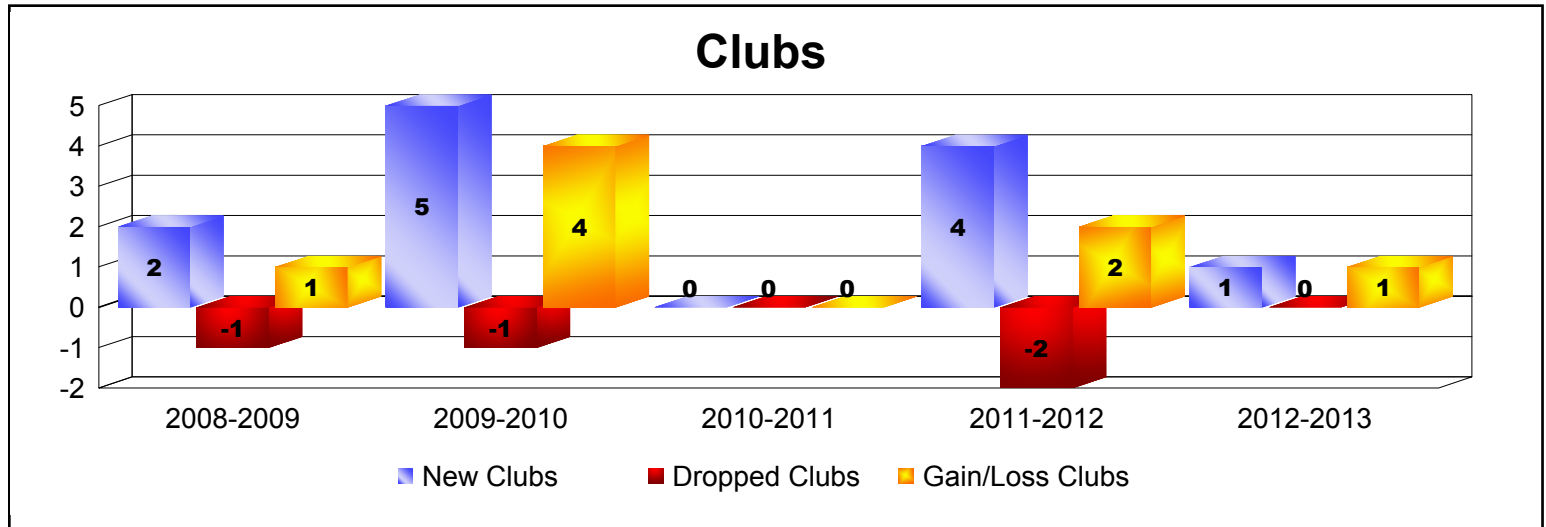

Year	New Clubs	Dropped Clubs	Gain/Loss Clubs	New Members	Charter Members	Reinstate Members	Transfer Members	Total Member Added	Total Members Dropped	Gain/Loss Members
2008-2009	2	-1	1	140	43	5	10	198	-237	-39
2009-2010	5	-1	4	256	130	5	22	413	-148	265
2010-2011	0	0	0	164	0	57	12	233	-361	-128
2011-2012	4	-2	2	183	109	73	6	371	-293	78
2012-2013	1	0	1	240	20	7	11	278	-172	106
<b>Average</b>	<b>2</b>	<b>-1</b>	<b>2</b>	<b>197</b>	<b>60</b>	<b>29</b>	<b>12</b>	<b>299</b>	<b>-242</b>	<b>56</b>

Year	New Clubs	Dropped Clubs	Gain/Loss Clubs	New Members	Charter Members	Reinstate Members	Transfer Members	Total Member Added	Total Members Dropped	Gain/Loss Members
2008-2009	0	0	0	2	0	0	0	2	-3	-1
2009-2010	0	0	0	3	0	0	0	3	-3	0
2010-2011	0	0	0	2	0	1	0	3	-4	-1
2011-2012	0	0	0	6	0	0	1	7	-3	4
2012-2013	0	0	0	2	0	1	0	3	-5	-2
<b>Average</b>	<b>0</b>	<b>0</b>	<b>0</b>	<b>3</b>	<b>0</b>	<b>0</b>	<b>0</b>	<b>4</b>	<b>-4</b>	<b>0</b>