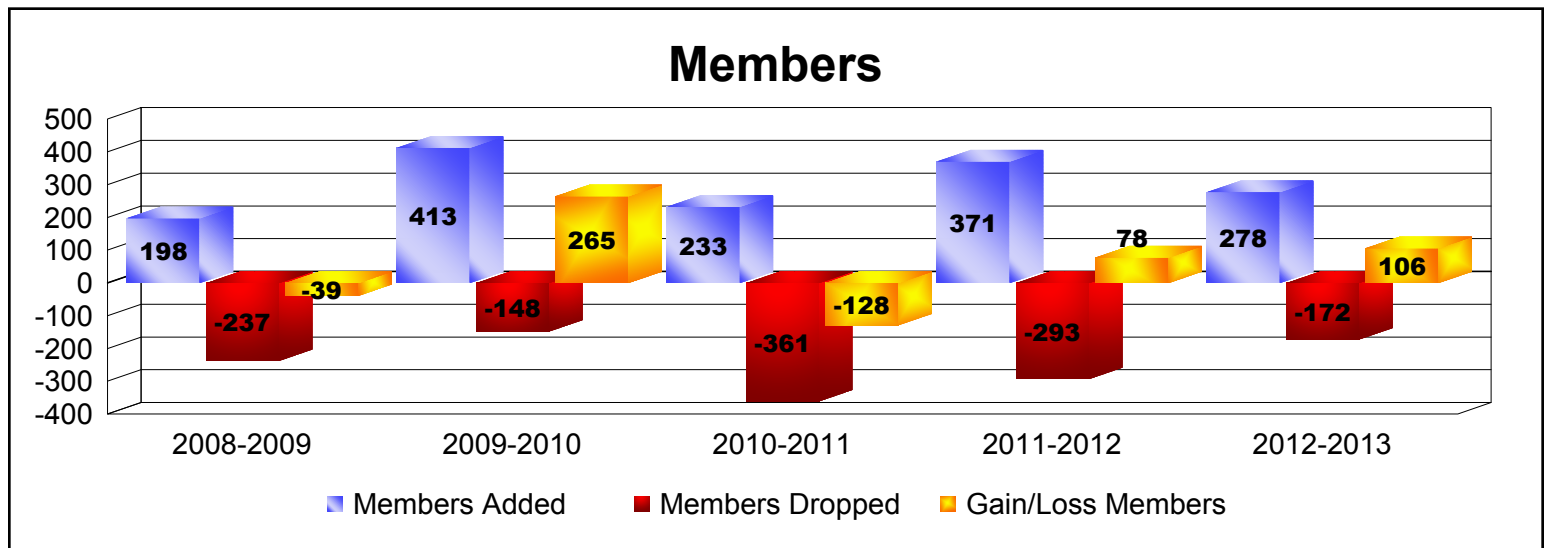

Year	New Clubs	Dropped Clubs	Gain/Loss Clubs	New Members	Charter Members	Reinstate Members	Transfer Members	Total Member Added	Total Members Dropped	Gain/Loss Members
2008-2009	2	-1	1	140	43	5	10	198	-237	-39
2009-2010	5	-1	4	256	130	5	22	413	-148	265
2010-2011	0	0	0	164	0	57	12	233	-361	-128
2011-2012	4	-2	2	183	109	73	6	371	-293	78
2012-2013	1	0	1	240	20	7	11	278	-172	106
<b>Average</b>	<b>2</b>	<b>-1</b>	<b>2</b>	<b>197</b>	<b>60</b>	<b>29</b>	<b>12</b>	<b>299</b>	<b>-242</b>	<b>56</b>

Year	New Clubs	Dropped Clubs	Gain/Loss Clubs	New Members	Charter Members	Reinstate Members	Transfer Members	Total Member Added	Total Members Dropped	Gain/Loss Members
2008-2009	0	0	0	2	0	0	0	2	-3	-1
2009-2010	0	0	0	3	0	0	0	3	-3	0
2010-2011	0	0	0	2	0	1	0	3	-4	-1
2011-2012	0	0	0	6	0	0	1	7	-3	4
2012-2013	0	0	0	2	0	1	0	3	-5	-2
<b>Average</b>	<b>0</b>	<b>0</b>	<b>0</b>	<b>3</b>	<b>0</b>	<b>0</b>	<b>0</b>	<b>4</b>	<b>-4</b>	<b>0</b>