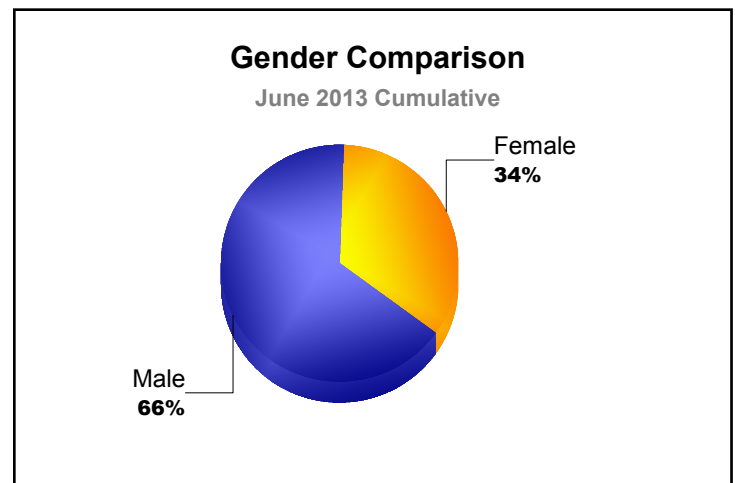

Year	New Clubs	Dropped Clubs	Gain/Loss Clubs	New Members	Charter Members	Reinstate Members	Transfer Members	Total Member Added	Total Members Dropped	Gain/Loss Members
2008-2009	2	-1	1	140	43	5	10	198	-237	-39
2009-2010	5	-1	4	256	130	5	22	413	-148	265
2010-2011	0	0	0	164	0	57	12	233	-361	-128
2011-2012	4	-2	2	183	109	73	6	371	-293	78
2012-2013	1	0	1	240	20	7	11	278	-172	106
<b>Average</b>	<b>2</b>	<b>-1</b>	<b>2</b>	<b>197</b>	<b>60</b>	<b>29</b>	<b>12</b>	<b>299</b>	<b>-242</b>	<b>56</b>