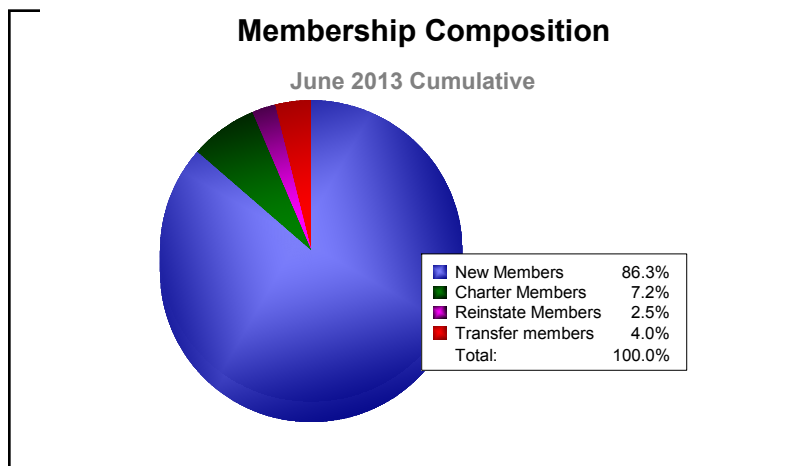

Year	New Clubs	Dropped Clubs	Gain/Loss Clubs	New Members	Charter Members	Reinstate Members	Transfer Members	Total Member Added	Total Members Dropped	Gain/Loss Members
2008-2009	2	-1	1	140	43	5	10	198	-237	-39
2009-2010	5	-1	4	256	130	5	22	413	-148	265
2010-2011	0	0	0	164	0	57	12	233	-361	-128
2011-2012	4	-2	2	183	109	73	6	371	-293	78
2012-2013	1	0	1	240	20	7	11	278	-172	106
<b>Average</b>	<b>2</b>	<b>-1</b>	<b>2</b>	<b>197</b>	<b>60</b>	<b>29</b>	<b>12</b>	<b>299</b>	<b>-242</b>	<b>56</b>